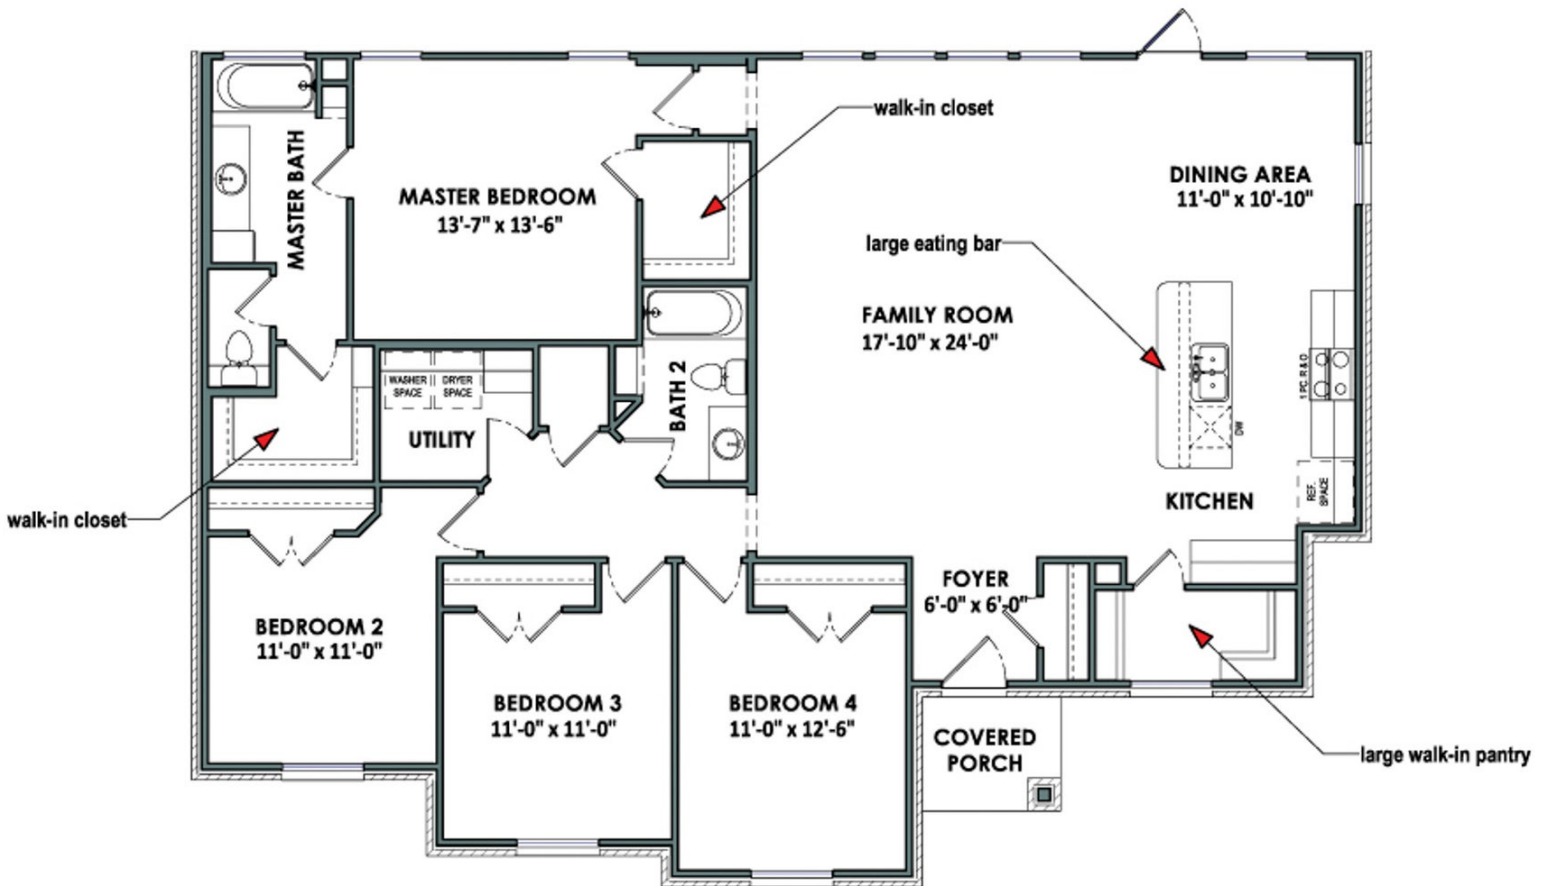

0

Garage

Entering from a small covered porch, the Gonzales features a large and open space made up of the family room, dining area, and kitchen. The kitchen includes a walk-in pantry and island overlooking the space, perfect for gatherings. The rear wall is filled with windows and an exterior door, inviting plenty of sunlight into the home. At the front of the family room, a hallway branches off into a full bathroom, closet space, utility room, and three bedrooms, perfect for large or growing families. The master suite is accessed from the far end of the family room, and includes two spacious walk-in closets.

Elevation A - The Gonzales

Elevation B - The Gonzales

Elevation C - The Gonzales

Elevation D - The Gonzales

WWW.TILSONHOMES.COM

Tilson continuously improves home designs and reserves the right to modify home features and specifications without notice or obligation. Square footage is approximate and includes overall dimensions. Renderings are drawn to be substantially correct. Tilson standard features may vary by home design and/or location. Contact a Tilson Sales Associate for details. Current information as Aug. 8, 2023, 3:06 p.m.

Floorplan - The Gonzales

WWW.TILSONHOMES.COM

Tilson continuously improves home designs and reserves the right to modify home features and specifications without notice or obligation. Square footage is approximate and includes overall dimensions. Renderings are drawn to be substantially correct. Tilson standard features may vary by home design and/or location. Contact a Tilson Sales Associate for details. Current information as Aug. 8, 2023, 3:06 p.m.