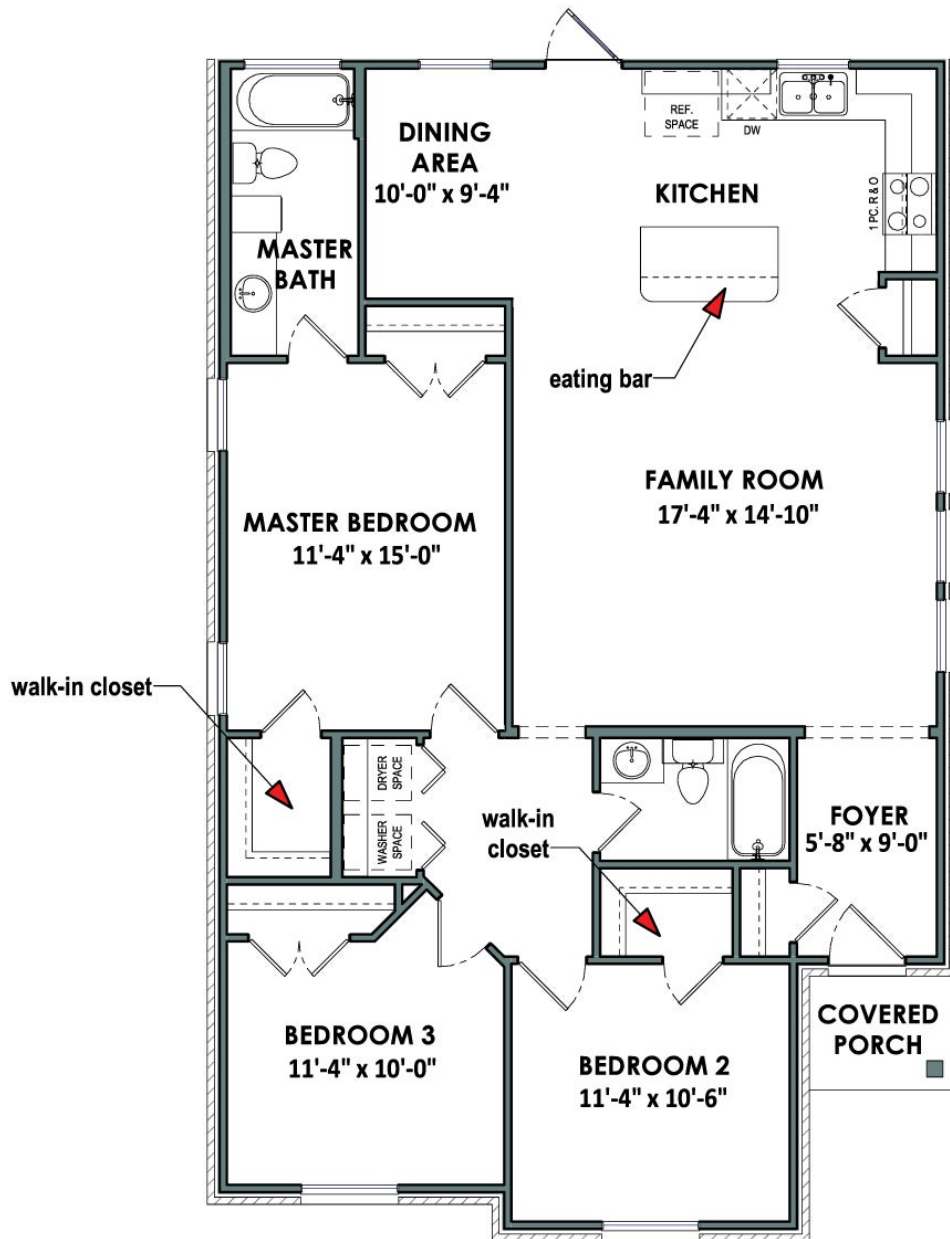

0

Garage

The main gathering space in the San Felipe is a wide family room that opens into the adjacent kitchen and dining area, separated by a small island with an eating bar. An exterior door sits at the rear of the dining area, with an optional 12- or 30-foot covered porch. Back toward the front of the home, a hallway branches off from the family room, giving access to a highly customizable master suite with a walk-in closet, a separate full bathroom, a utility closet, and two bedrooms.

WWW.TILSONHOMES.COM

*Tilson continuously improves home designs and reserves the right to modify home features and specifications without notice or obligation. Square footage is approximate and includes overall dimensions. Renderings are drawn to be substantially correct. Tilson standard features may vary by home design and/or location. Contact a Tilson Sales Associate for details.
Current information as Oct. 10, 2022, 11:40 a.m.*

Elevation D - The San Felipe

Elevation A - The San Felipe

Elevation B - The San Felipe

Elevation C - The San Felipe

WWW.TILSONHOMES.COM

Tilson continuously improves home designs and reserves the right to modify home features and specifications without notice or obligation. Square footage is approximate and includes overall dimensions. Renderings are drawn to be substantially correct. Tilson standard features may vary by home design and/or location. Contact a Tilson Sales Associate for details. Current information as Oct. 10, 2022, 11:40 a.m.

Floorplan - The San Felipe

WWW.TILSONHOMES.COM

Tilson continuously improves home designs and reserves the right to modify home features and specifications without notice or obligation. Square footage is approximate and includes overall dimensions. Renderings are drawn to be substantially correct. Tilson standard features may vary by home design and/or location. Contact a Tilson Sales Associate for details. Current information as Oct. 10, 2022, 11:40 a.m.