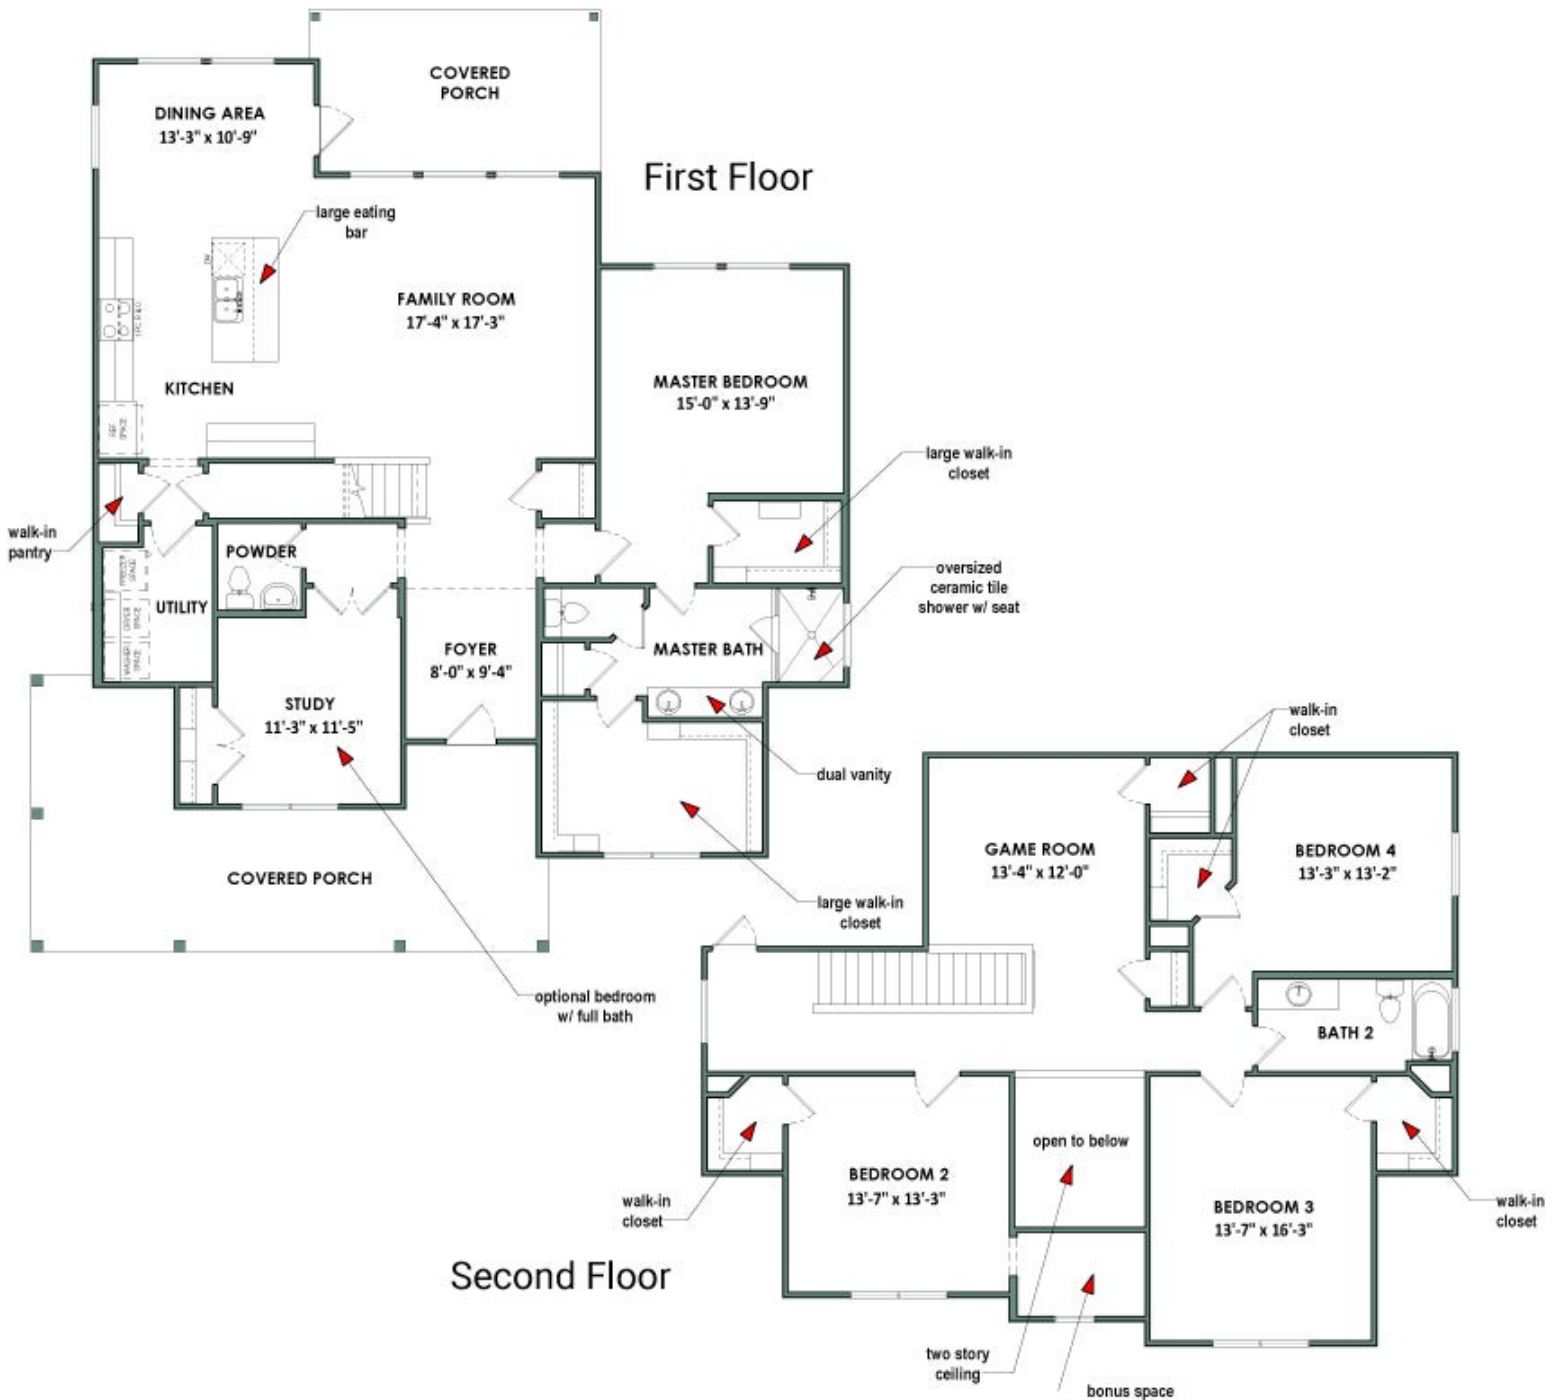

Story

**None**

Garage

The Granbury is a spacious 2-story design perfect for large families. As you walk through the front door and move through the foyer, the master suite sits alone on one side of the house. On the other side of the home, the large family room opens to the kitchen and dining area. There is also a dedicated space for a study which can be converted to a guest room. Upstairs, there are three more bedrooms, another full bathroom, and an open game room area.

Elevation A | The Granbury

Elevation B | The Granbury

Elevation C | The Granbury

Elevation D | The Granbury

CONTACT US

[WWW.TILSONHOMES.COM](http://WWW.TILSONHOMES.COM)

*Tilson continuously improves home designs and reserves the right to modify home features and specifications without notice or obligation. Square footage is approximate and includes overall dimensions. Renderings are drawn to be substantially correct. Tilson standard features may vary by home design and/or location. Contact a Tilson Sales Associate for details. Current information as June 7, 2023, 9:51 a.m.*

## Floor Plan | Elevation C | The Granbury

CONTACT US

WWW.TILSONHOMES.COM

Tilson continuously improves home designs and reserves the right to modify home features and specifications without notice or obligation. Square footage is approximate and includes overall dimensions. Renderings are drawn to be substantially correct. Tilson standard features may vary by home design and/or location. Contact a Tilson Sales Associate for details. Current information as June 7, 2023, 9:51 a.m.