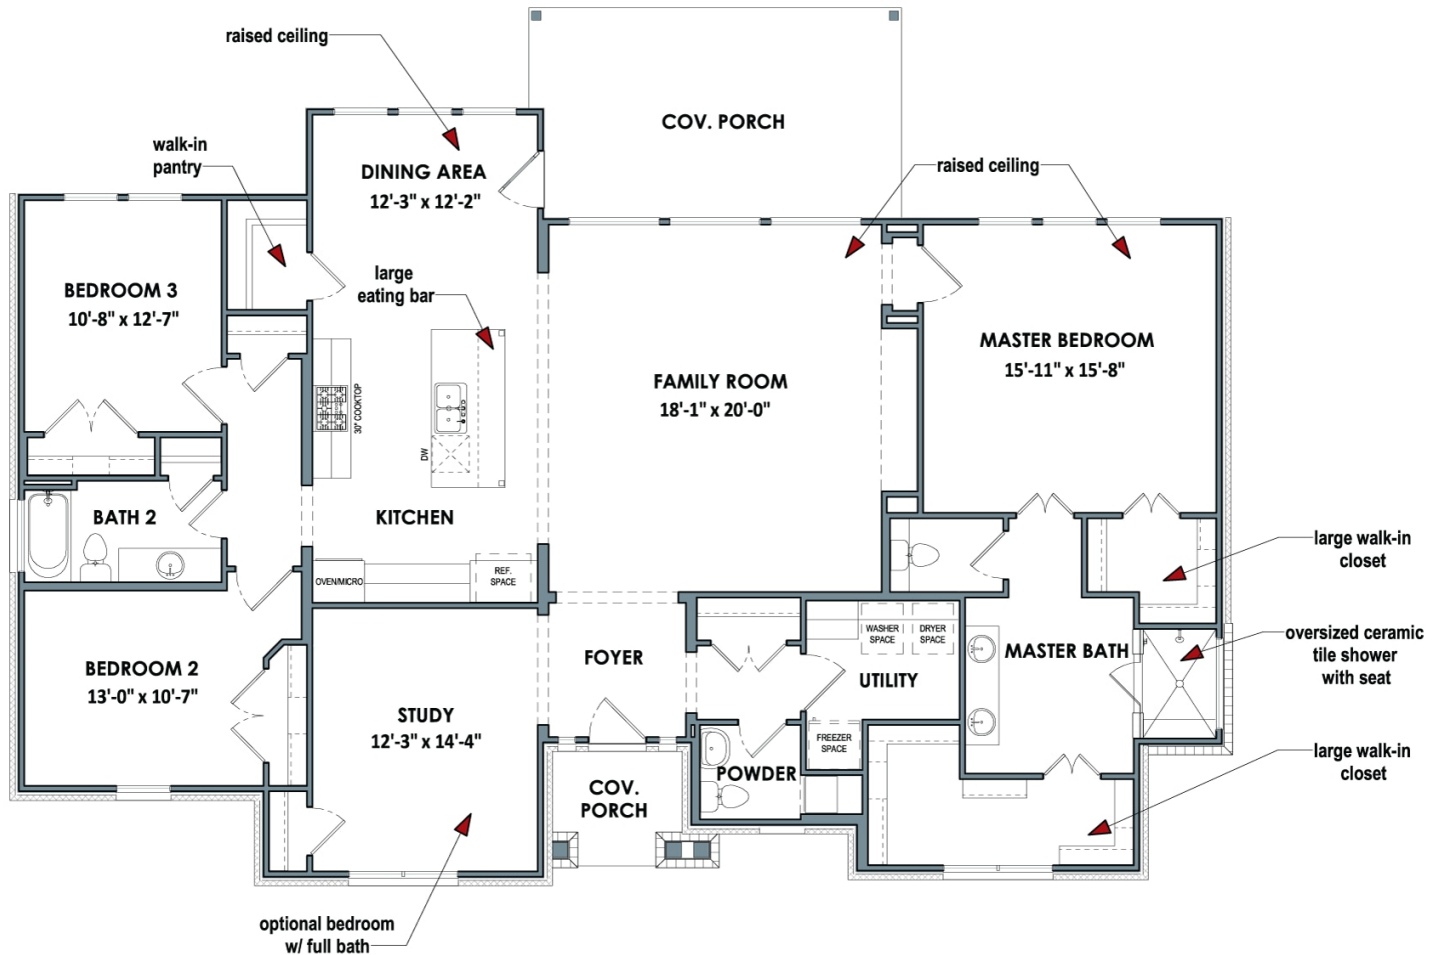

Floor Plan | Elevation D | The Barton Springs

CONTACT US

WWW.TILSONHOMES.COM