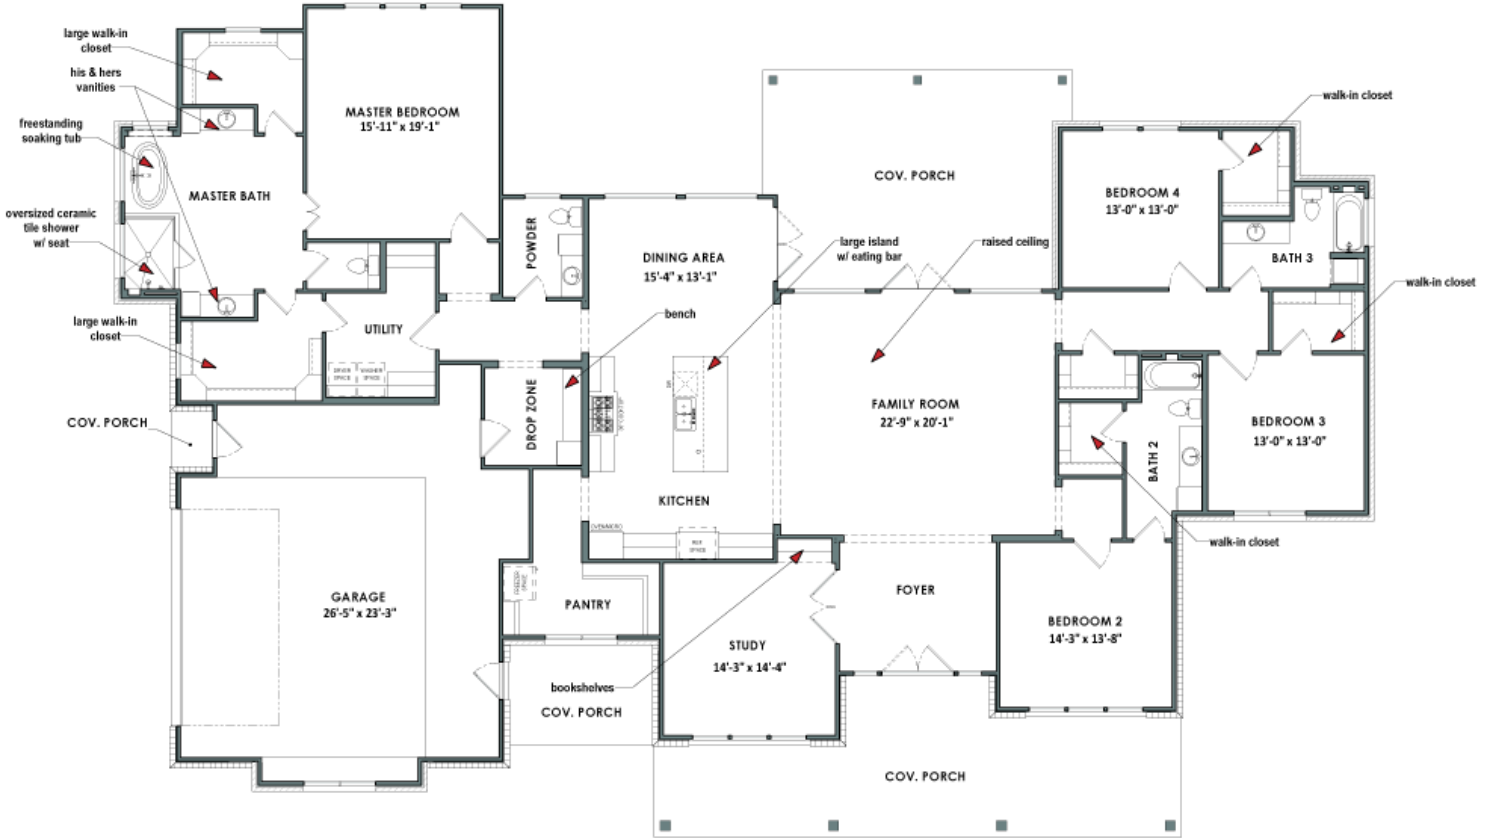

Floor Plan | Elevation C | The Lone Star

CONTACT US

WWW.TILSONHOMES.COM