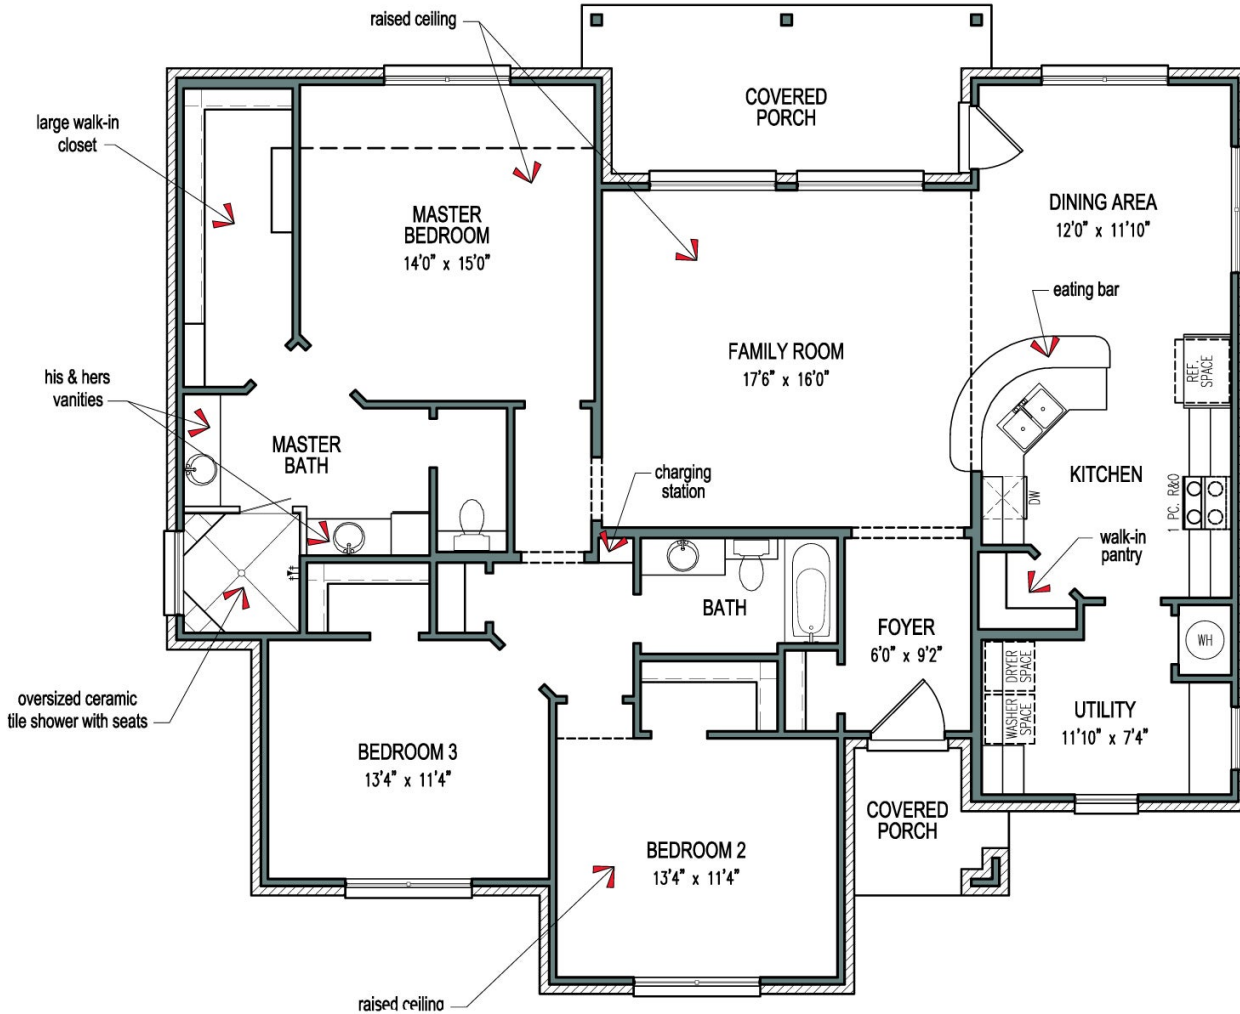

Story

**0**

Garage

The Crockett features a large gathering area with an open design. The kitchen overlooks the family room and dining room with a large, curved eating bar, keeping the space open and bright. Adjacent to the kitchen is a secluded utility room with counter space for sewing or folding laundry. Floor-to-ceiling windows light up the living room and dining room, giving a view of the spacious covered porch at the rear of the home. Two regular bedrooms with walk-in closets, a full bath, and a master suite branch off from the family room, keeping living quarters connected but private. The master suite includes a larger walk-in closet attached to the spacious bathroom, which consists of two separated vanities, an enclosed toilet, and an over-sized walk-in shower with seating.

*Tilson continuously improves home designs and reserves the right to modify home features and specifications without notice or obligation. Square footage is approximate and includes overall dimensions. Renderings are drawn to be substantially correct. Tilson standard features may vary by home design and/or location. Contact a Tilson Sales Associate for details. Current information as July 7, 2023, 2:41 p.m.*

## Floorplan - The Crockett

**CONTACT US**

**WWW.TILSONHOMES.COM**

*Tilson continuously improves home designs and reserves the right to modify home features and specifications without notice or obligation. Square footage is approximate and includes overall dimensions. Renderings are drawn to be substantially correct. Tilson standard features may vary by home design and/or location. Contact a Tilson Sales Associate for details. Current information as July 7, 2023, 2:41 p.m.*