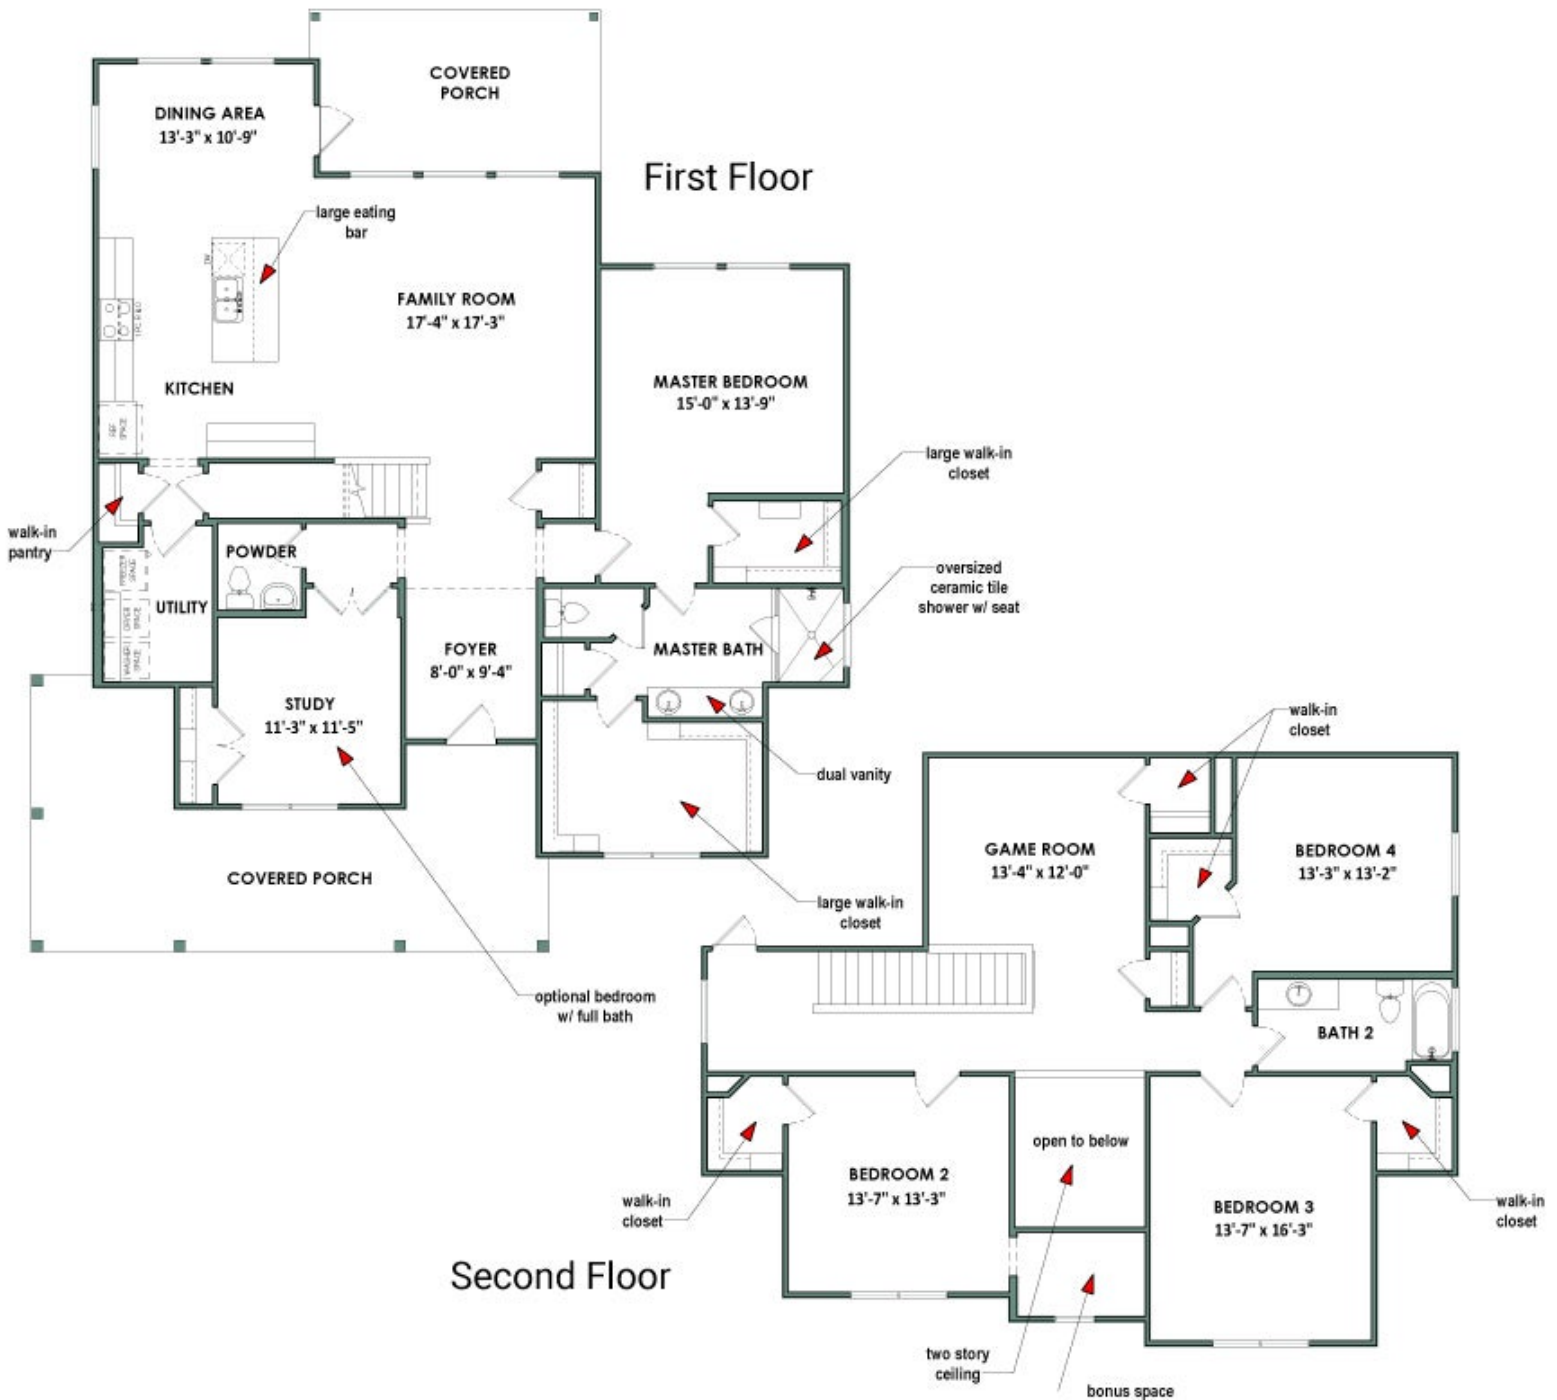

2.5

Bathrooms

2.0

Story

None

Garage

The Granbury is a spacious 2-story design perfect for large families. As you walk through the front door and move through the foyer, the master suite sits alone on one side of the house. On the other side of the home, the large family room opens to the kitchen and dining area. There is also a dedicated space for a study which can be converted to a guest room. Upstairs, there are three more bedrooms, another full bathroom, and an open game room area.

Floor Plan | Elevation C | The Granbury

CONTACT US

WWW.TILSONHOMES.COM

Tilson continuously improves home designs and reserves the right to modify home features and specifications without notice or obligation. Square footage is approximate and includes overall dimensions. Renderings are drawn to be substantially correct. Tilson standard features may vary by home design and/or location. Contact a Tilson Sales Associate for details. Current information as June 7, 2023, 9:17 a.m.